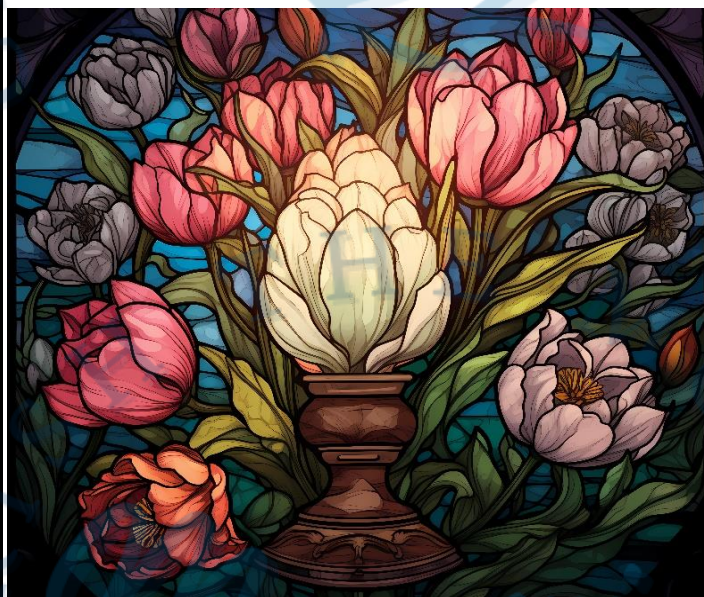

Diamond Painting

Flower Stained Glass Brochure

Ref Nr	Nr	Photo	Sizes
FlowerSG#	1		40x45 80x90
FlowerSG#	2		40x45 80x90
FlowerSG#	3		40x45 80x90

FlowerSG#

4

40x45
80x90

FlowerSG#

5

40x45
80x90

FlowerSG#

6

40x45
80x90

FlowerSG#	7	 <p>A stained glass artwork featuring a central yellow tulip in a dark vase, surrounded by pink and purple tulips. The scene is set within an arched window with a blue background and intricate leaded glass patterns.</p>	40x45 80x90
FlowerSG#	8	 <p>A stained glass artwork depicting a large, vibrant pink tulip in a dark vase, surrounded by smaller pink and white tulips. The scene is framed by an arched window with a dark background and detailed leaded glass work.</p>	40x45 80x90
FlowerSG#	9	 <p>A stained glass artwork showing a central yellow tulip in a vase, surrounded by a variety of other flowers including pink, purple, and blue blooms. The scene is set within a square window with a dark background and intricate leaded glass patterns.</p>	40x45 80x90

FlowerSG#	10	 <p>A stained glass artwork featuring a central vase filled with tulips. The vase is a dark, ornate pedestal. The tulips are in various colors: red, orange, pink, and white. The background is a deep blue with intricate floral patterns in lighter shades of blue and green. The entire scene is framed by a dark, arched border.</p>	40x45 80x90
FlowerSG#	11	 <p>A stained glass artwork depicting a glowing lantern in the center, surrounded by a variety of flowers including tulips and peonies. The lantern has a warm, yellow glow. The background is a dark, starry night sky. The scene is framed by a dark, arched border with floral motifs.</p>	40x45 80x90
FlowerSG#	12	 <p>A stained glass artwork showing a vase with tulips. The vase is a dark, ornate pedestal. The tulips are in various colors: red, orange, pink, and white. The background is a deep blue with a large, glowing yellow moon. The scene is framed by a dark, arched border with floral motifs.</p>	40x45 80x90